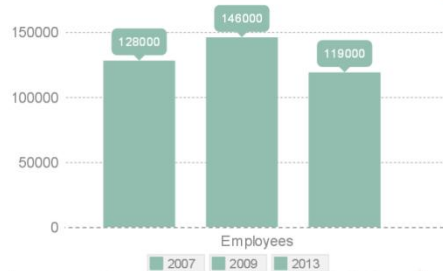

JOB SEARCH RESOURCES

AGRICULTURE AND FISHERIES

SECTOR CONSISTING OF SMALL FARMS AND THAT IS INCORPORATING NEW TOOLS, PROCESSES AND TECHNOLOGY.

Catalan farms are mostly small (56.7% have fewer than 10 hectares) and 31.4% are between 10 and 50 hectares. In the province of Barcelona the cultivation of the vine is the priority (39% of Catalan total), followed by wheat and barley.

EMPLOYMENT TRENDS

Because the size of farms are small, typically sector workers belong to the same family. The aquaculture sub-sector in Catalonia employs 1,003 workers.

Direct jobs in Catalonia (2013)

119.000

WE RECOMMEND ...

- 1 Keep in mind that face to face will be valued. The sector is comprised of small farms that will be pleased to meet you in person.
- 2 The trend is improving operations, applying new methods, processes and technology. It's important for you stay updated all that; show it in your resume.
- 3 The commitment, learning, flexibility and teamwork and co-operation are essential key skills in this sector.
- 4 The social economy has a noticeable increasing participation in the sector, encouraging cooperatives and partnership initiatives to create your job vacancy.