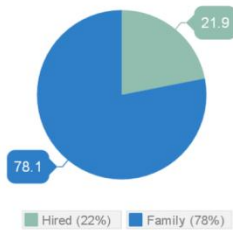

JOB SEARCH RESOURCES

AGRICULTURE AND FISHERIES

SECTOR CONSISTING OF SMALL FARMS AND THAT IS INCORPORATING NEW TOOLS, PROCESSES AND TECHNOLOGY.

Catalan farms are mostly small (56.7% have fewer than 10 hectares) and 31.4% are between 10 and 50 hectares. In the province of Barcelona the cultivation of the vine is the priority (39% of Catalan total), followed by wheat and barley.

EMPLOYMENT TRENDS

Because the size of farms are small, typically sector workers belong to the same family. The aquaculture sub-sector in Catalonia employs 1,003 workers.

Direct jobs in Catalonia (2013)

119.000