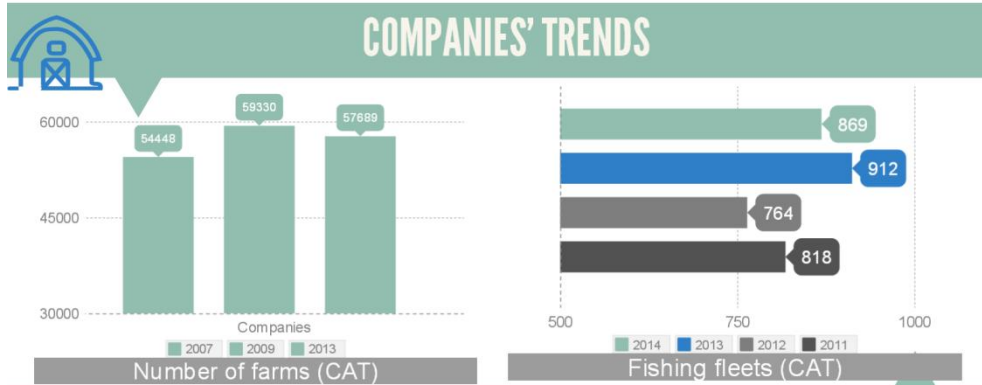

JOB SEARCH RESOURCES

AGRICULTURE AND FISHERIES

SECTOR CONSISTING OF SMALL FARMS AND THAT IS INCORPORATING NEW TOOLS, PROCESSES AND TECHNOLOGY.

Catalan farms are mostly small (56.7% have fewer than 10 hectares) and 31.4% are between 10 and 50 hectares. In the province of Barcelona the cultivation of the vine is the priority (39% of Catalan total), followed by wheat and barley.

EMPLOYMENT TRENDS

Because the size of farms are small, typically sector workers belong to the same family. The aquaculture sub-sector in Catalonia employs 1,003 workers.

Direct jobs in Catalonia (2013)

119.000